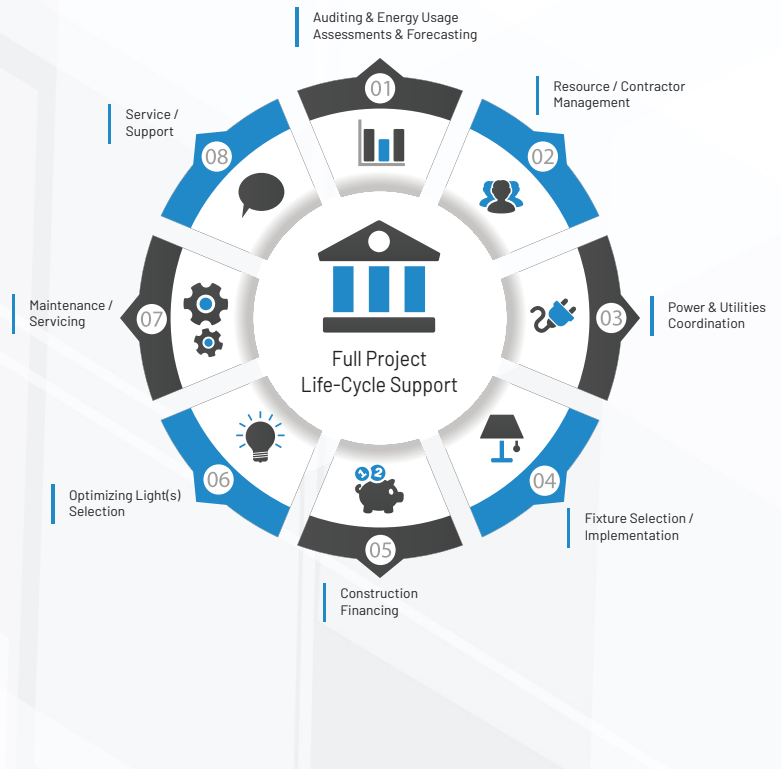

SBT Alliance division, Glued Solutions, remains connected to you and your client's system long into the future. Providing you and your end-user client with the technical support and system service needed to ensure systems remain optimized, and you achieve project ROIs. Smarter Building Technologies Alliance is here for you from the beginning to the end of the project, though it, and long after.

LONG-TERM PARTNERSHIP

SBT Alliance takes things a step further. We guarantee that we will support you and your client long after the project is installed to ensure the system is adequately provisioned, programmed, and supported. We act as your support mechanism to keep customers happy and your business moving forward.

IOT-CONTROLS ECOSYSTEM

Smarter Building Technologies Alliance has established a vibrant IoT Controls Ecosystem that enables our Electrical Contractor partners to supercharge your energy efficiency projects. All without the hassle of having to learn multiple technologies on your own.

With SBT Alliance's in-depth market knowledge and technological know-how, we provide you with direct access to the industry's leading IoT-enabled technologies, help you deploy and program them with maximum efficiency, and support them long-term. It's our goal to free you up to do what you do best: Get the lighting installed, grab more business, and move on to the next project.

HEADQUARTERS

6700 E. Pacific Coast Highway
Suite 235
Long Beach, CA 90803

REGIONAL OFFICES

Atlanta, GA   Nashville, TN
Boston, MA   Scranton, PA
Cleveland, OH

MFG / PRODUCTION

Sacramento, CA
Tijuana, MX